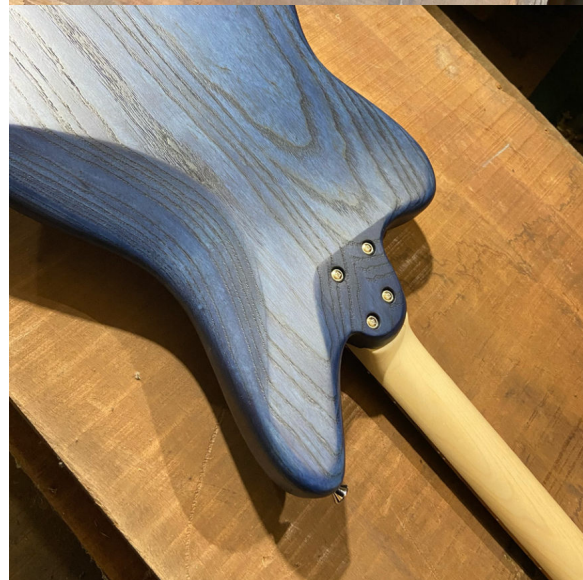

AR-06-2H/PBT/PF

■主な製品概要

AR-06-2H/PBT/PF
¥165,000(税込¥181,500)
JAN CODE:4518533038385

■主な製品仕様

- BODY:ASH ●NECK:MAPLE ●SCALE:648mm ●FINGER BOARD:PAW FERRO
- JOINT:Ultra Access 4-Bolt●PEG:Gotoh SG360-07 MG-T
- PICKUPS:Super Rock-J×2 ●BRIDGE:T.O.M+S.T.P.
- CONTROL:1Vol / 1Tone/ 3-Slide Sw(F&R PU Tap, Direct Switch) / Toggle Sw
- COLOR : PBT(Pacific Blue Tint)●w/Soft Case